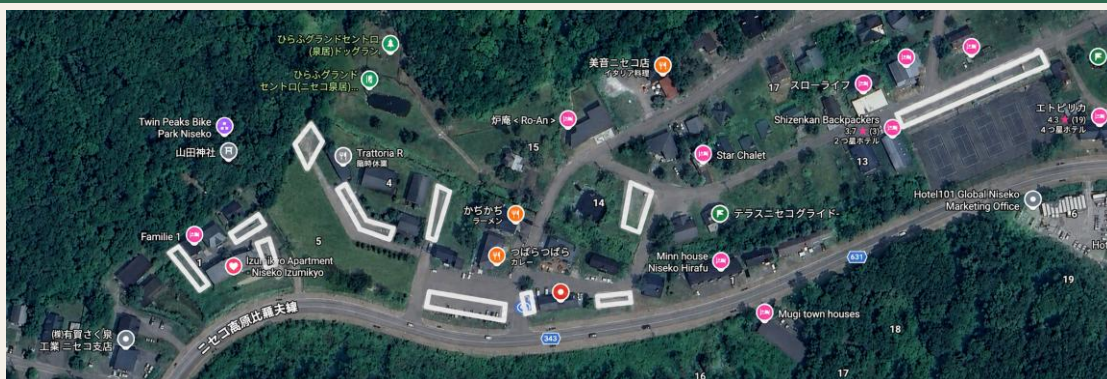

ORGANIZER RESPONSIBILITIES

- › Permits and approvals
- › Event setup and removal
- › Safety management
- › Waste disposal
- › Site restoration
- › Event liability insurance required

PARKING ACCESS Approx. 50 vehicles can be accommodated on-site. Additional public parking is available nearby.