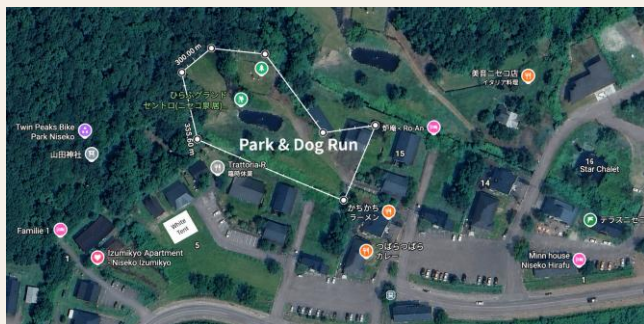

YOTEI VIEW

NISEKO HIRAFU EVENT FIELD

3,600 m²
Event Lawn

5,600+400 m²
Park + Dog Run

150 m²
White Tent

Spectacular Mt. Yotei View

Niseko's most iconic landscape visible directly from the event field.

Approx. 9,600m² Outdoor Space

Spacious lawn + park & dog run for diverse community events.

Niseko Hirafu Resort Location

Adjacent to Twin Peaks Bike Park. Easy access from Kutchan & Niseko.

IDEAL FOR

 MTB

 Dog

 Yoga

 Mölkky

 Nature Workshops

 Community Events

 Cultural Events

 Wellness

 Drone

Izumikyo acts as a venue provider rather than an event organizer.

CONTACT : rental@nisekoizumikyo.com | +81 136-22-2128 | izumikyo.co.jp

VENUE OVERVIEW — Hirafu Grand Centro, Niseko Hirafu

VENUE SPECIFICATIONS

Event Lawn	approx. 3,600 m ²
Park	approx. 5,600 m ²
Dog Run	approx. 400 m ²
White Tent (rental fee applies)	approx. 150 m ²
Total Outdoor	~ approx. 9,600 m ²
Parking	~50 Vehicles