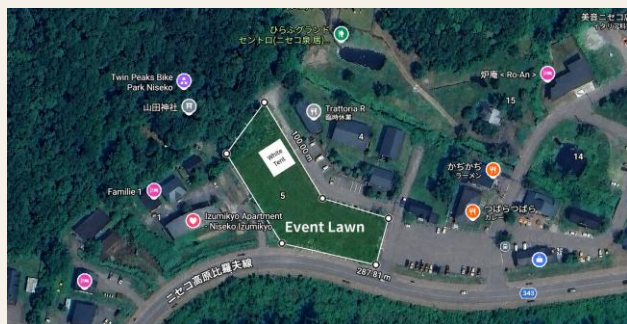

Spacious lawn + park & dog run for diverse community events.

Niseko Hirafu Resort Location

Adjacent to Twin Peaks Bike Park. Easy access from Kutchan & Niseko.

IDEAL FOR

 MTB

 Dog

 Yoga

 Mölkky

 Nature Workshops

 Community Events

 Cultural Events

 Wellness

 Drone

Izumikyo acts as a venue provider rather than an event organizer.

CONTACT : rental@nisekoizumikyo.com | +81 136-22-2128 | izumikyo.co.jp

VENUE OVERVIEW — Hirafu Grand Centro, Niseko Hirafu

VENUE SPECIFICATIONS

Event Lawn	approx. 3,600 m ²
Park	approx. 5,600 m ²
Dog Run	approx. 400 m ²
White Tent (rental fee applies)	approx. 150 m ²
Total Outdoor	~ approx. 9,600 m ²
Parking	~50 Vehicles